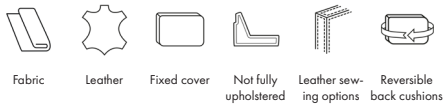

Avignon Modul

Comfort

DE Foam Firm	Foam firm (Comfort DE) Seat Cold foam covered with fibre padding.	Fabric/leather Fibre padding Cold Foam	Back The inner core is cold foam covered with fibre padding.	Fibre padding Foam
C1 Foam Firm	Foam (Comfort C1) Seat Cold foam covered with fibre padding.	Fabric/leather Fibre padding Cold Foam	Back The inner core is cold foam covered with fibre padding.	Fibre padding Foam
EU Foam Soft	Foam soft (Comfort EU) Seat Cold foam covered with fibre padding.	Fabric/leather Fibre padding Cold Foam	Back Siliconized ball fibre.	Ball fibre
C2 Feather Soft	Feather soft (Comfort C2) Seat Cold foam with a feather top.	Fabric/leather Feather top Cold Foam	Back Feather and ball fibre mix.	Feather/ball fibre mix

Upholstery