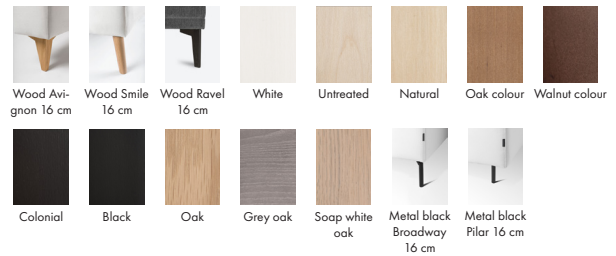

*Note that the dimensions may differ +/-3% depending on upholstery and combination.

Avignon Modul

Comfort

DE Foam Firm	Foam firm (Comfort DE) Seat Cold foam covered with fibre padding.	 <p>Fabric/leather Fibre padding Cold Foam</p>	Back The inner core is cold foam covered with fibre padding.	 <p>Fibre padding Foam</p>
C1 Foam Firm	Foam (Comfort C1) Seat Cold foam covered with fibre padding.	 <p>Fabric/leather Fibre padding Cold Foam</p>	Back The inner core is cold foam covered with fibre padding.	 <p>Fibre padding Foam</p>
EU Foam Soft	Foam soft (Comfort EU) Seat Cold foam covered with fibre padding.	 <p>Fabric/leather Fibre padding Cold Foam</p>	Back Siliconized ball fibre.	 <p>Ball fibre</p>
C2 Feather Soft	Feather soft (Comfort C2) Seat Cold foam with a feather top.	 <p>Fabric/leather Feather top Cold Foam</p>	Back Feather and ball fibre mix.	 <p>Feather/ball fibre mix</p>

Upholstery

Leg options

Note! The legs is mounted under the frame except on Avignon armrest were its fastened under the arm. The legs Ravel and Smile are not available for the Avignon armrest.